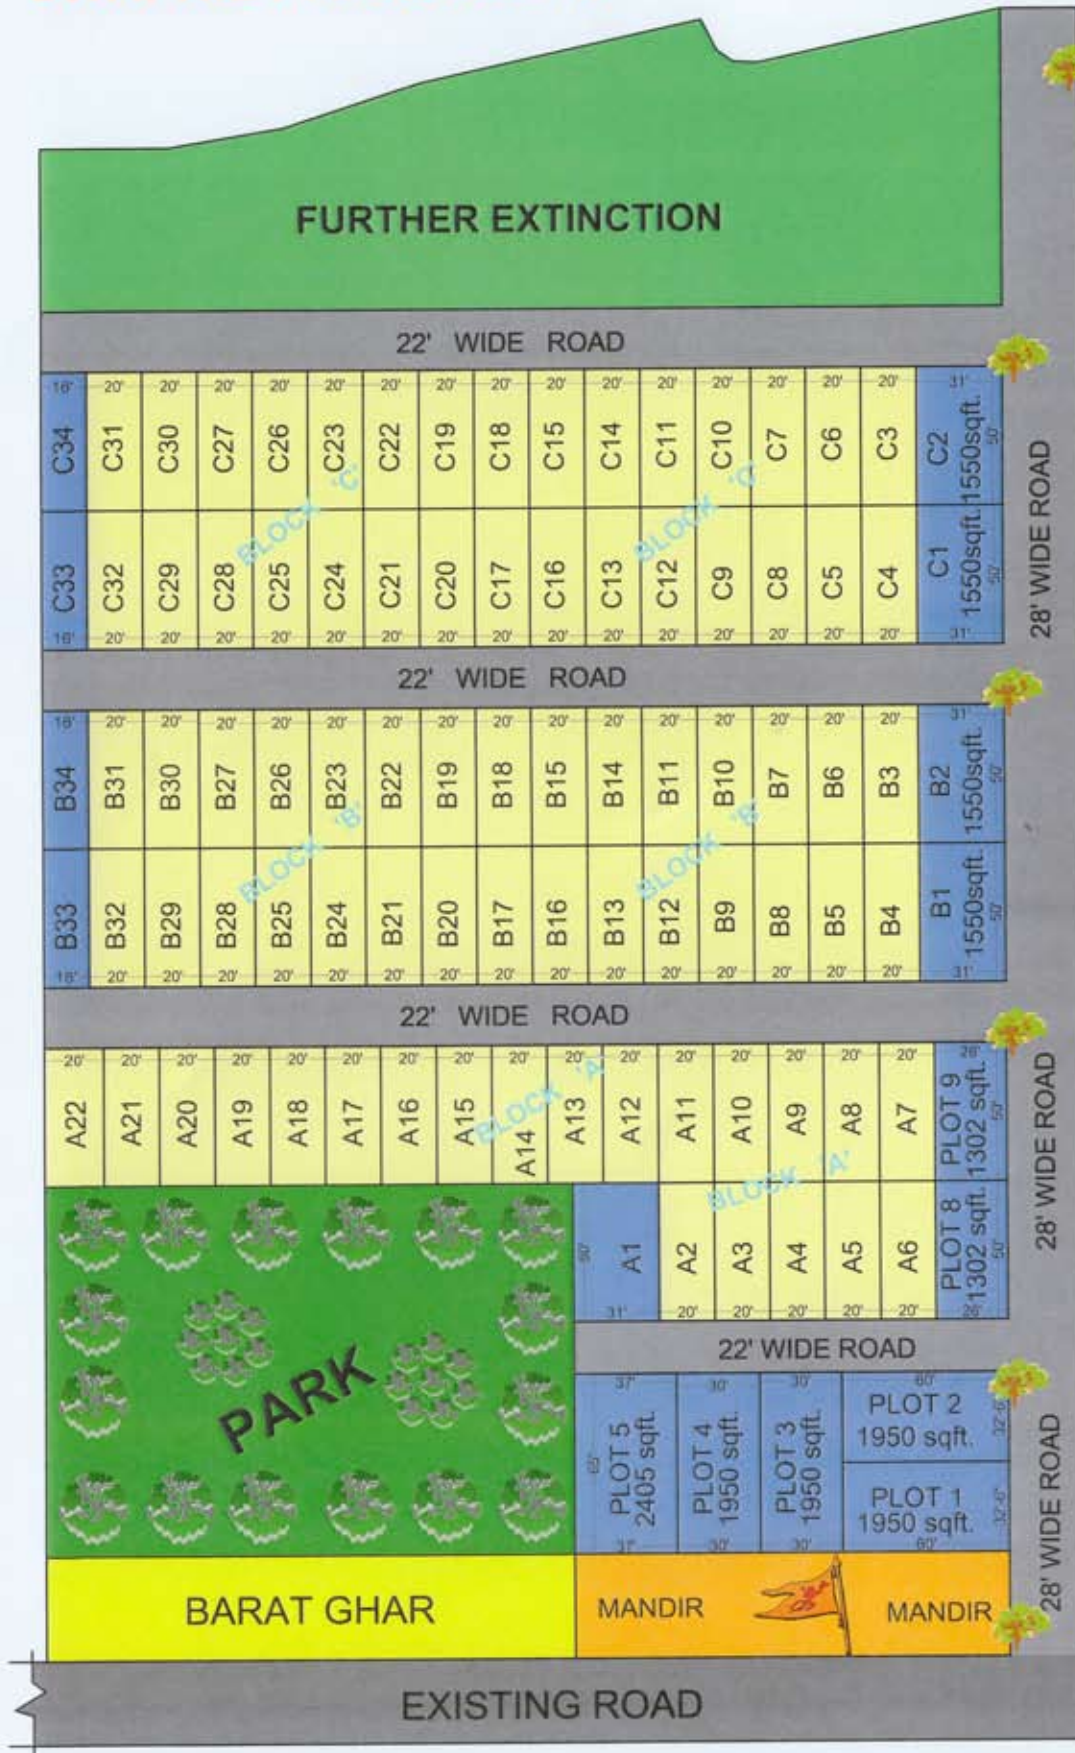

PROPOSED SITE LAYOUT PLAN SWAPNIL PARADISE - II

TYPE	PLOT SIZE (SQFT)	NO.	TOTAL PLOTTED AREA (SQFT)	SHOW
A, B & C	20'X50'	81	81000	
	OTHERS SIZE PLOTS	16	23759	